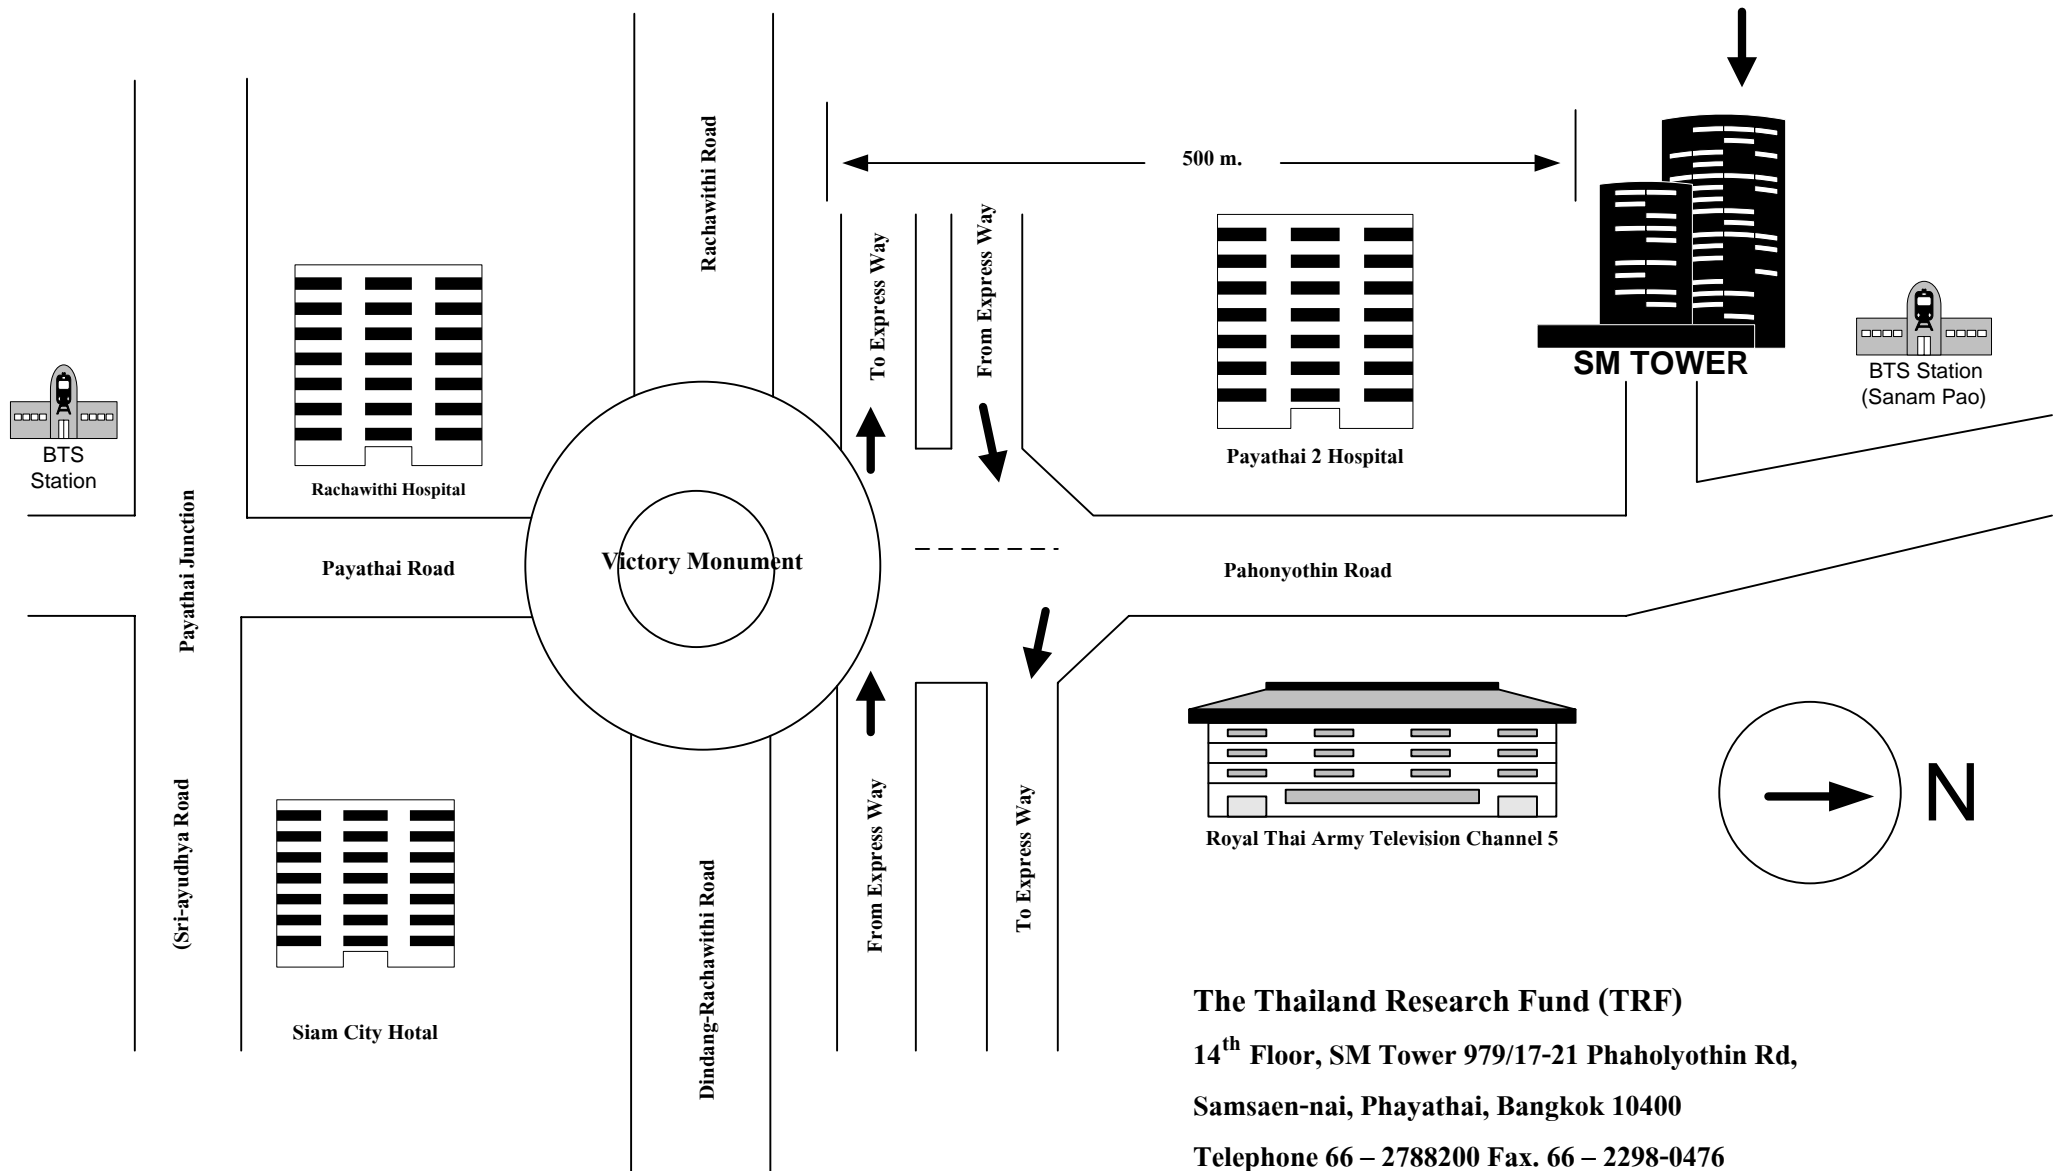

Map of Thailand Research Fund (TRF) office

The Thailand Research Fund (TRF)
14th Floor, SM Tower 979/17-21 Phaholyothin Rd,
Samsaen-nai, Phayathai, Bangkok 10400
Telephone 66 – 2788200 Fax. 66 – 2298-0476
Home page : <http://www.trf.or.th>
E-mail : callcenter@trf.or.th