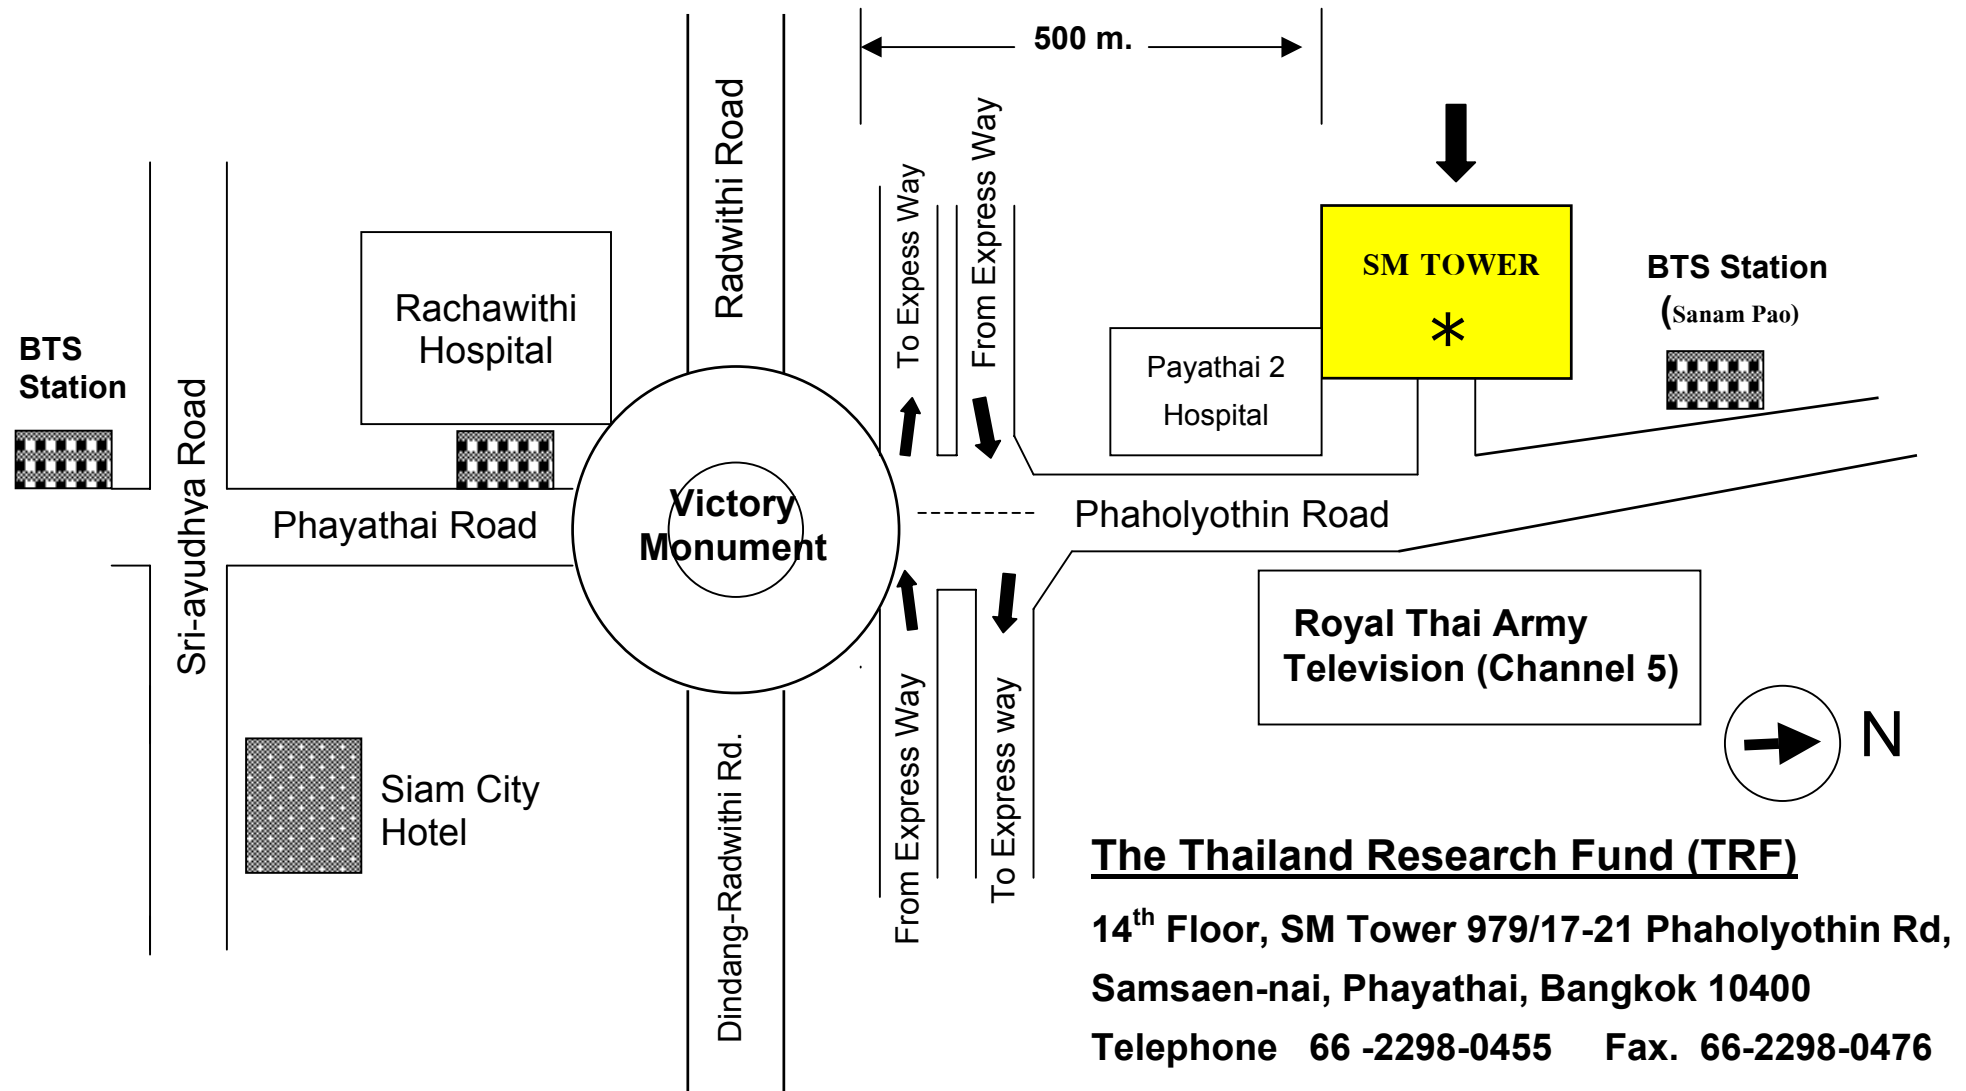

Map of The Thailand Research Fund (TRF.) office

The Thailand Research Fund (TRF)

14th Floor, SM Tower 979/17-21 Phaholyothin Rd,
Samsaen-nai, Phayathai, Bangkok 10400

Telephone 66-2298-0455 Fax. 66-2298-0476